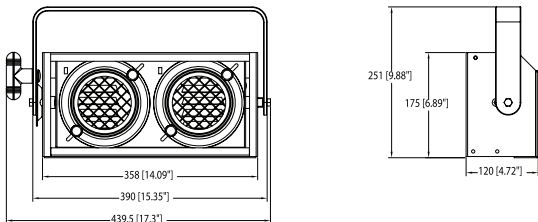

ProCan 2-Lite
Part No. PR2LITE
For use with PAR 36 lamps

Standard wiring configurations include:

- Unwired
- Parallel wiring for DWE 120V lamps

Connector configurations include:

- Bare pigtail
- Pigtails with 2P&G or NEMA connector
- Custom configurations

Shipping dimensions (2 pack) (HxWxD) 52 x 52 x 16cm [20.5 x 20.5 x 6.25"]

Shipping weight (2 pack) 6 Kg [13.2 lbs.] unwired