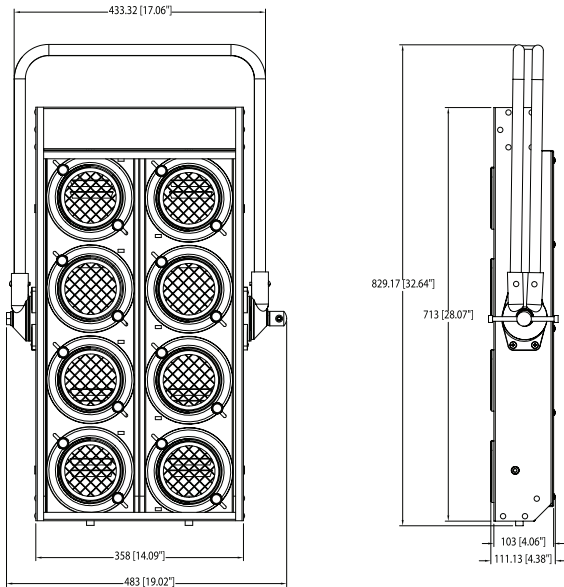

ProCan 8-Lite
Part No. PR8LITE
For use with PAR 36 lamps

Standard wiring configurations include:

- Unwired
- Parallel wiring for DWE 120V lamps
- Series wiring for 28V ACL lamps

Connector configurations include:

- Bare pigtail
- Pigtails with 2P&G or NEMA connectors
- Flush mount NEMA connectors
- Custom configurations

Shipping dimensions (HxWxD) 85 x 52 x 14cm [33.5 x 20.5 x 5.5"]

Shipping weight 11.5 Kg [25.4 lbs.] unwired