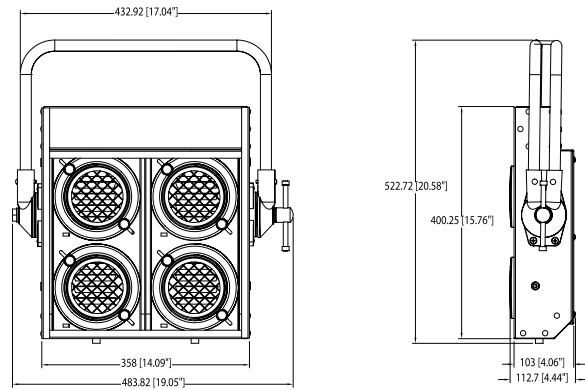

Connector configurations include:

- Bare pigtail
- Pigtails with 2P&G or NEMA connectors
- Flush mount NEMA connectors
- Custom configurations

Shipping dimensions (HxWxD) 85 x 52 x 14cm [33.5 x 20.5 x 5.5"]

Shipping weight 11.5 Kg [25.4 lbs.] unwired

ProCan 4-Lite
Part No. PR4LITE
For use with PAR 36 lamps

Standard wiring configurations include:

- Unwired
- Parallel wiring for DWE 120V lamps
- Series wiring for 28V ACL lamps

Connector configurations include:

- Bare pigtail
- Pigtails with 2P&G or NEMA connectors
- Flush-mount NEMA connectors
- Custom configurations

Shipping dimensions (HxWxD) 52 x 52 x 14cm [20.5 x 20.5 x 5.5"]

Connector configurations include:

- Bare pigtail
- Pigtail with 2P&G or NEMA connector
- Flush-mount NEMA connector
- Custom configurations

Shipping dimensions (HxWxD) 52 x 52 x 14cm [20.5 x 20.5 x 5.5"]