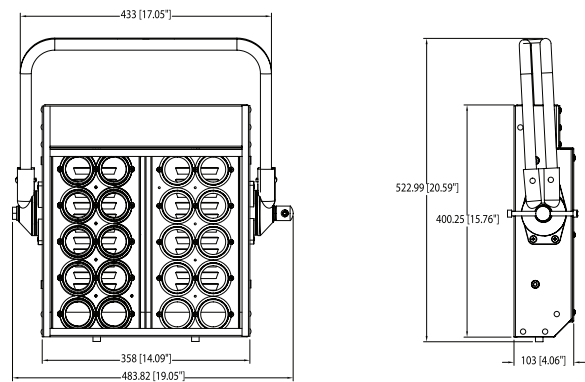

ProCan 20-Lite
Part No. PR20LITEW
For use with MR16 lamps

Standard wiring configurations include:

- Wired with 2 series circuits of 10 lamps paralleled to one pigtail for 120V systems. 50 Watt max. lamps.
- Wired with 1 series circuit of 20 lamps for 240V systems. 100 Watt max. lamps.

Connector configurations include:

- Bare pigtail
- Pigtail with 2P&G or NEMA connector
- Flush-mount NEMA connector
- Custom configurations

Shipping dimensions (HxWxD) 52 x 52 x 14cm [20.5 x 20.5 x 5.5"]

Shipping weight 7.9 Kg [17.4 lbs.] wired